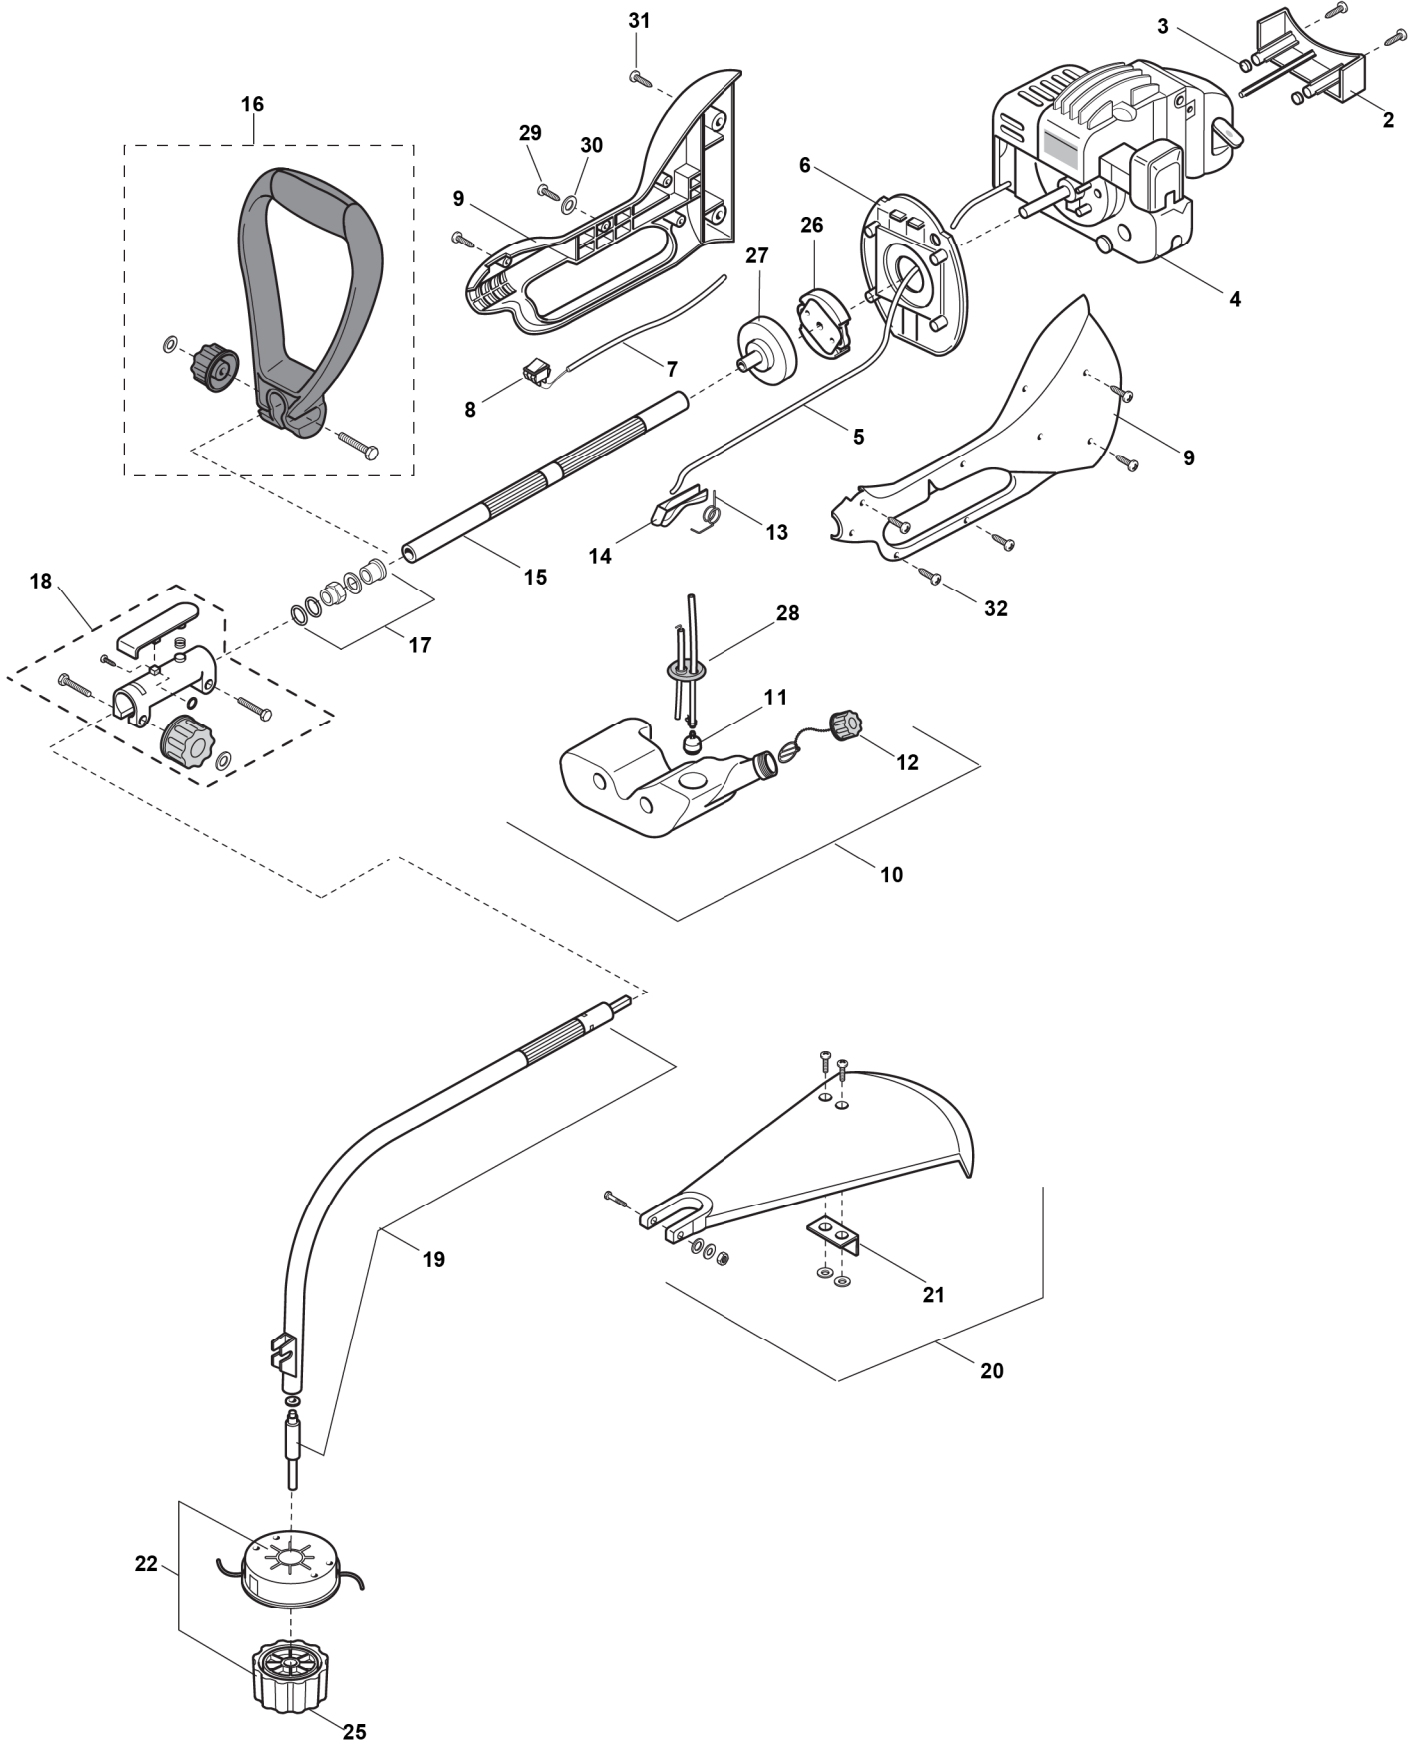

TR 22CX

TR 23CX

2007

212.0

1 / 2

N.	CODE	Q.TY	DESCRIZIONE	DESCRIPTION	DESCRIPTION	BESCHREIBUNG	REMARKS
2	6980200	1	PIASTRINA DI FISSAGGIO	FIXED PLATE	FIXED PLATE	BEFESTIGUNGSPLATTE	
3	6980201	4	ISOLANTI	ISOLATOR	ISOLATOR	ISOLIERUNG	
4	6980230	1	ASS. MOTORE	ENG ASS'Y	ENS.MOTEUR	SET MOTOR	
5	6980217	1	CAVO ACCELERATORE	THORTTLE CABLE	THORTTLE CABLE	GASSEIL	
6	6980204	1	SUPPORTO	COVER	COVER	HALTER	
7	6980205	1	CAVO MASSA	EARTH CABLE	CÂBLE MASSE	ERDUNGSDRAHT	
8	6980206	1	INTERRUTTORE	SWITCH	SWITCH	SCHALTER	
9	6980218	1	ASS. CARTER DX. +SX GIALLO	HOUSING ASS' Y YELLOW	HOUSING ASS' Y JUANE	SET GEHÄUSE RE+LI GELB	
9	6980269	1	ASS. CARTER DX. +SX ROSSO	HOUSING ASS' Y RED	HOUSING ASS' Y ROUGE	SET GEHÄUSE RE+LI ROT	
10	6980208/1	1	ASS. SERBATOIO MIX.	KIT FUEL TANK	ENS.RÉSERVOIR MÉ-LANGE	SET TREIBSTOFFTANK	
11	6980209	1	PESCANTE MISCELA	PICKUP-FUEL	PICKUP-FUEL	STEIGLEITUNG TREIBSTOFF	
12	6980320	1	ASS. TAPPO MISCELA	CAP ASS'Y, FUEL TANK	BOUCHON MÉLANGE	SET DECKEL TREIBSTOFF	
13	6980211	1	MOLLA	SPRING	RESSORT	FEDER	
14	6980212	1	LEVA ACCELERATORE	TRIGGER	TRIGGER	GASHEBEL	
15	6980219	1	ASS. TUBO E ALBERO SUPERIORE	REAR SHAFT +FLEXIBLE ASS'Y	REAR SHAFT +FLEXIBLE ASS'Y	SET ROHR UND BIEGSAME WELLE	
16	6980112	1	ASS. IMPUGNATURA ANT.	HANDLE ASS' Y	HANDLE ASS' Y	SET VORDERER GRIFF	
17	6980220	1	RACCORDO ALBERO FLEX	SHAFTING - SLEEVE ASS'Y	RACCORD	ANSCHLUSS BIEGSAME WELLE	
18	6980221	1	GIUNTO DI CONESSIONE	JOINT CHAIR ASS'Y	ENS.JONCTION ARBRE TRANS.	KUPPLUNGSTEIL	
19	6980222	1	ASS. TUBO E ALBERO INFERIORE	FRONT SHAFT + FLEXIBLE ASS'Y	FRONT SHAFT + FLEXIBLE ASS'Y	SET ROHR UND UNTERE WELLE	
20	6980214	1	ASS. PARASPRUZZI	SAFETY COVER ASS.Y	ENS. CAPOT ANTI-PROJECTIONS	SET SPRITZSCHUTZ	
21	6980215	1	LAMIERINO TAGLIAFILO	KIT, KNIFE	KIT, KNIFE	DRAHTSCHERENBLECH	
22	6980120	1	ASS. TESTINA TAP&GO	CUTTING LINE ASS'Y	CUTTING LINE ASS'Y	SET SCHNEIDEKOPF JF	
23	6980119	2	BOCCOLA PASSAFILO JF	INLET	INLET	BÜCHSE	
24	6980118	1	MOLLA TESTINA	SPRING	RESSORT	FEDER SCHNEIDKOPF	
25	6980117	1	ASS. POMELLO	KNOB ASS'Y	BOUTON	SET KNAUF	
26	6980224	1	KIT FRIZIONE	KIT ASS'Y, CLUTCH	CLOCHE FRICTION	SET KUPPLUNG	
27	6980225	1	KIT CAMPANA FRIZIONE	DRUM ASS'Y, CLUTCH	CLOCHE FRICTION	SET KUPPLUNGSGLOCKE	
28	6980331	1	ASS. GOMMINO PASSATUBI	GROMMET ASSY	ENS.RONDELLE CAOUT-CHOU	SET GUMMIRINGE	
29	6980333	2	VITE	SCREW	VIS	SCHRAUBE	
30	6980334	2	ROSETTA	WASHER	RONDELLE	SCHIBE	
31	6980335	8	VITE	SCREW	VIS	SCHRAUBE	
32	6980336	6	VITE	SCREW	VIS	SCHRAUBE	